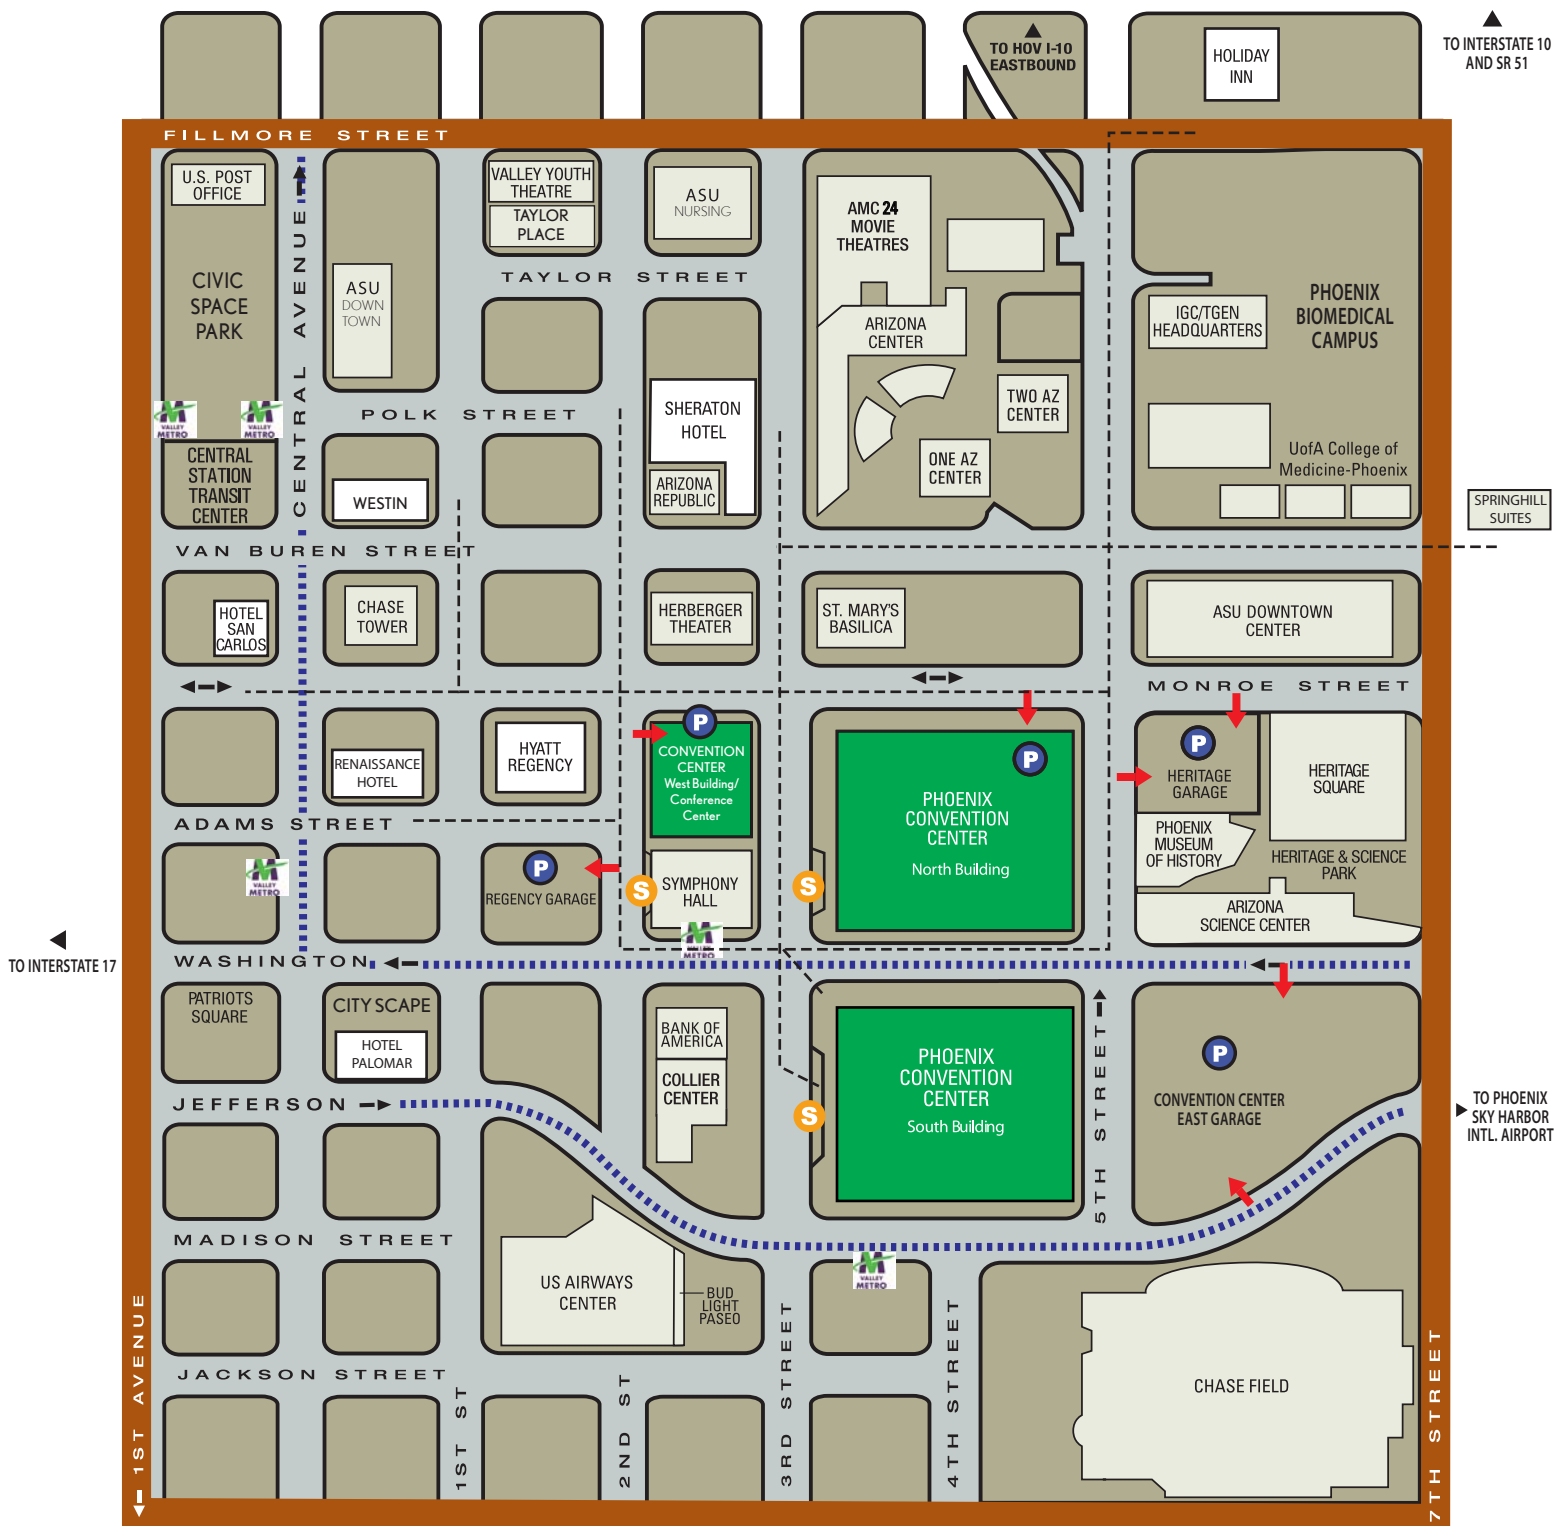

# WALKING & PARKING MAP

## LEGEND

- P Parking Garages    ➔ Parking Garage Entrance    - - - - - Pedestrian Walking Routes
- Light Rail Station     METRO Light Rail    S Shuttle Drop-Off/Pick-up